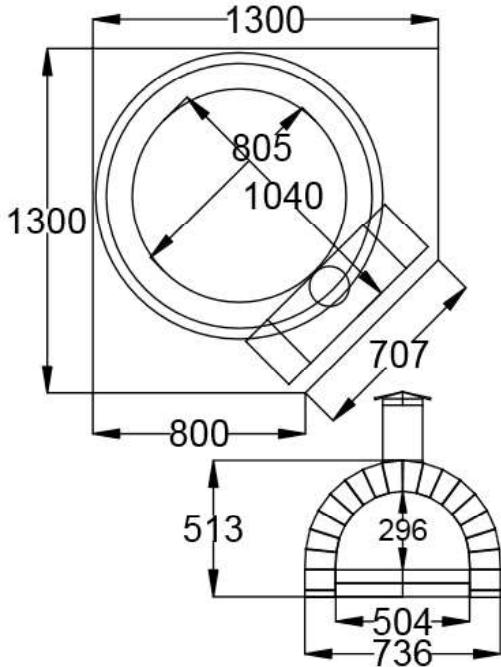

Calabrese Oven specifications

Calabrese 800 Corner

Calabrese 800

Internal measurements:
805w x 1040d x 340h

External measurements:
1200w x 1200d x 500h

Ideal base size:
1200w x 1200d x 1000h

Weight :
DIY kit: 420kgs
Finished on slab: 500kgs

Calabrese 800 flue opening

Calabrese Courtyard Corner

Calabrese Courtyard

Internal measurements:
750w x 1150d x 350h

External measurements:
1200w x 1400d x 530h

Ideal base size:
1400w x 1200d x 1000h

Weight :
DIY kit: 480kgs
Finished on slab: 560kgs