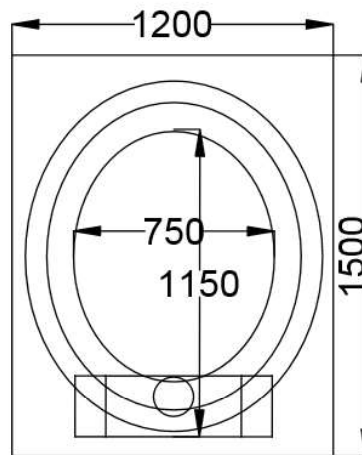

Calabrese Oven specifications

Calabrese 800 Corner

Calabrese 800

Internal measurements:
805w x 1040d x 340h

External measurements:
1200w x 1200d x 500h

Ideal base size:
1200w x 1200d x 1000h

Weight :
DIY kit: 420kgs
Finished on slab: 500kgs

Calabrese 800 flue opening

Calabrese Courtyard Corner

Calabrese Courtyard

Internal measurements:
750w x 1150d x 350h

External measurements:
1200w x 1400d x 530h

Ideal base size:
1400w x 1200d x 1000h

Weight :
DIY kit: 480kgs
Finished on slab: 560kgs