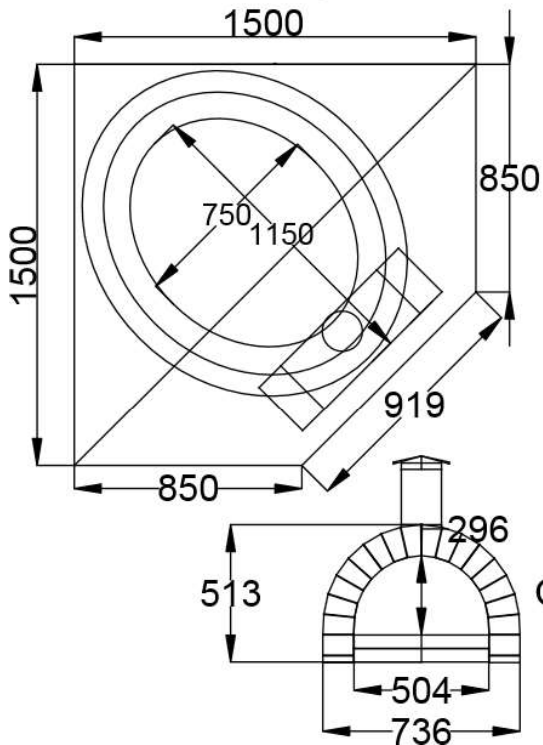

Calabrese Oven specifications

Calabrese 800 Corner

Calabrese 800

Internal measurements:
805w x 1040d x 340h

External measurements:
1200w x 1200d x 500h

Ideal base size:
1200w x 1200d x 1000h

Weight :
DIY kit: 420kgs
Finished on slab: 500kgs

Calabrese 800 flue opening

Calabrese Courtyard Corner

Calabrese Courtyard

Internal measurements:
750w x 1150d x 350h

External measurements:
1200w x 1400d x 530h

Ideal base size:
1400w x 1200d x 1000h

Weight :
DIY kit: 480kgs
Finished on slab: 560kgs