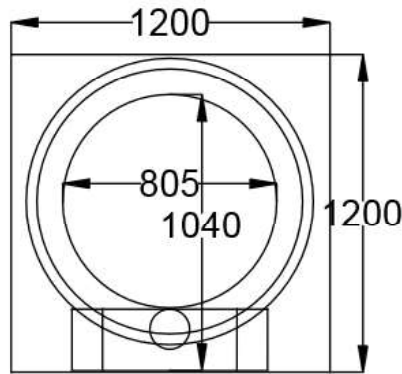

Calabrese Oven specifications

Calabrese 800 Corner

Calabrese 800

Internal measurements:
805w x 1040d x 340h

External measurements:
1200w x 1200d x 500h

Ideal base size:
1200w x 1200d x 1000h

Weight :
DIY kit: 420kgs
Finished on slab: 500kgs

Calabrese 800 flue opening

Calabrese Courtyard Corner

Calabrese Courtyard

Internal measurements:
750w x 1150d x 350h

External measurements:
1200w x 1400d x 530h

Ideal base size:
1400w x 1200d x 1000h

Weight :
DIY kit: 480kgs
Finished on slab: 560kgs